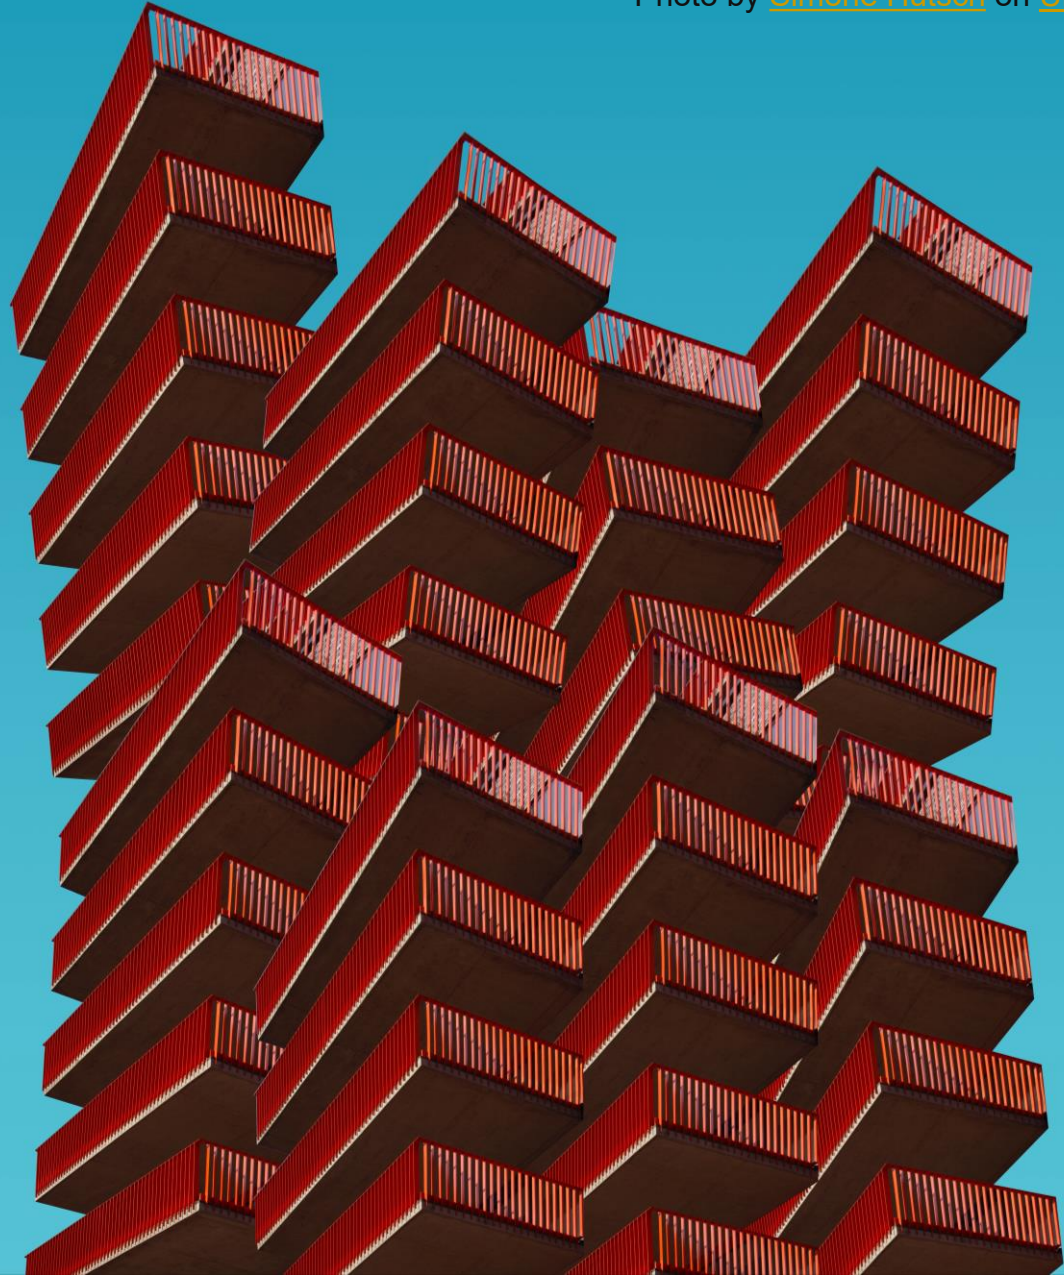

Photo by [Benedikt Geyer](#) on [Unsplash](#)

- O, insule, nu sta singur pe insule!

– O, înșilor,
nu stați singuri
pe înșilor.

Din hotelul cu deschidere la mare,

Photo by [Simone Hutsch](#) on [Unsplash](#)

A bokeh photograph of city lights at night. The image features a grid of yellow lights, likely from a building facade, and several scattered cyan lights. The background is dark, and the lights are out of focus, creating a soft, glowing effect.