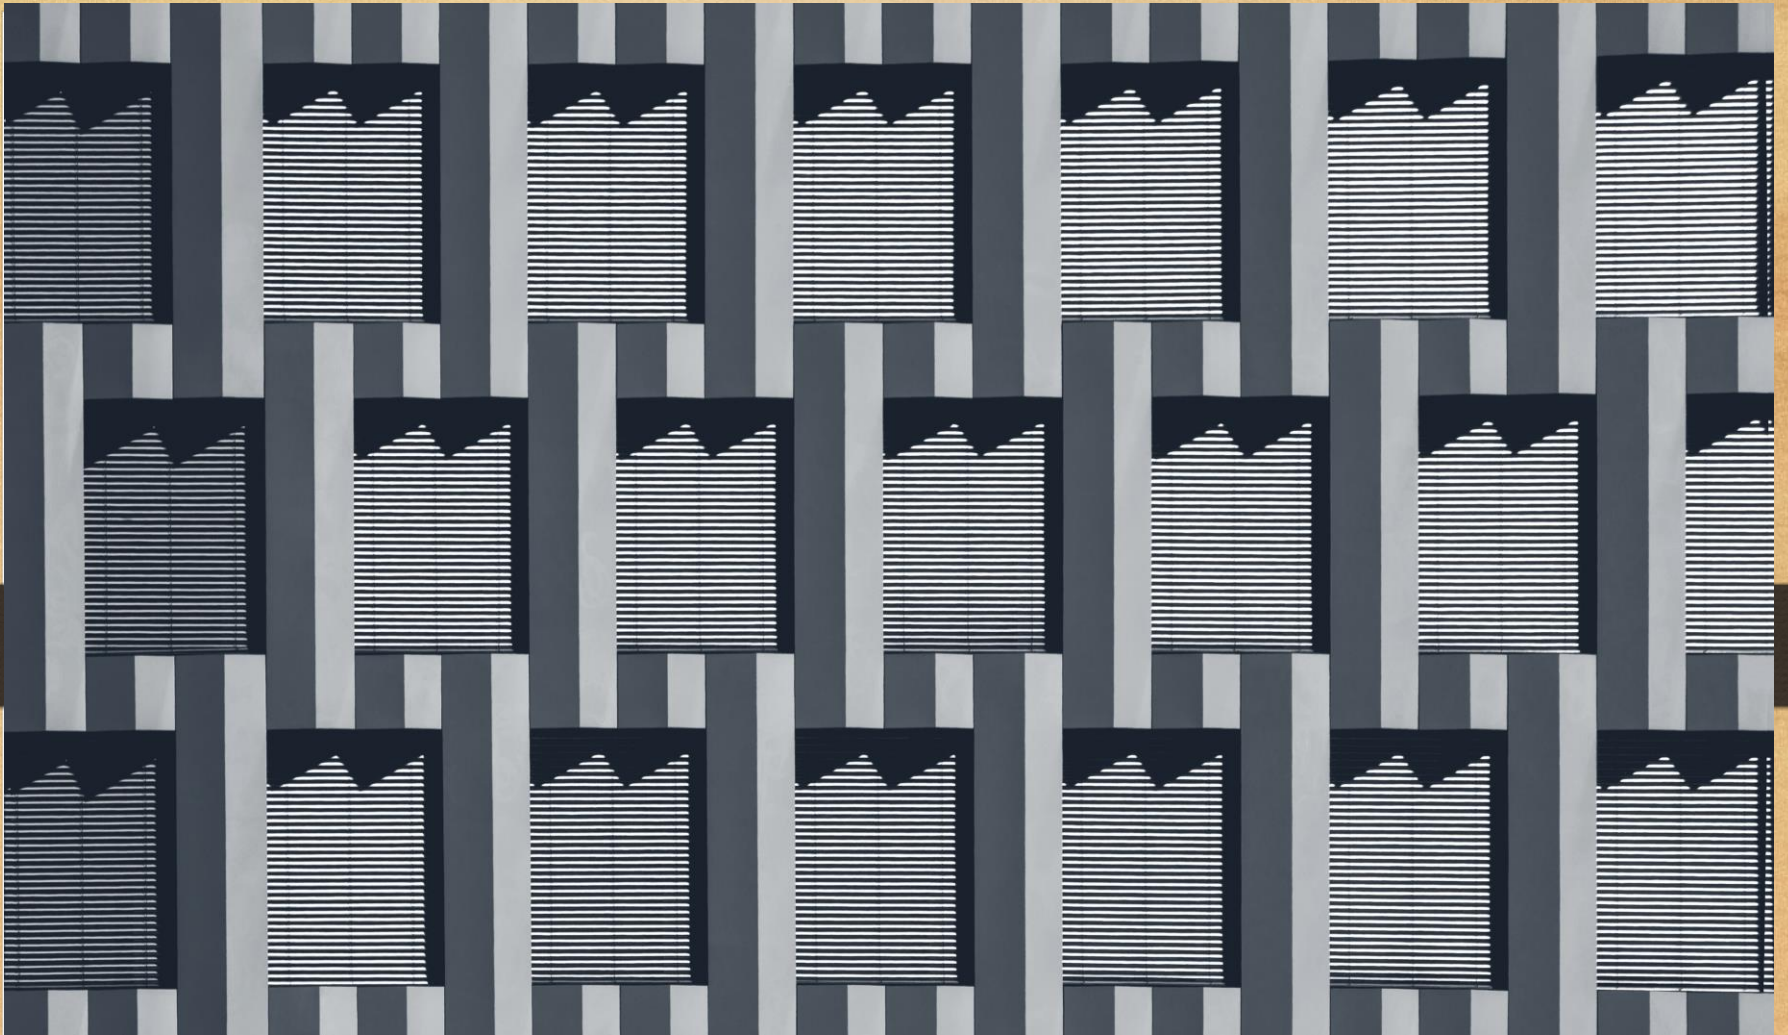

Între rai și iad,
drumul e scurt –

Photo by [Ricardo Gomez Angel](#) on [Unsplash](#)