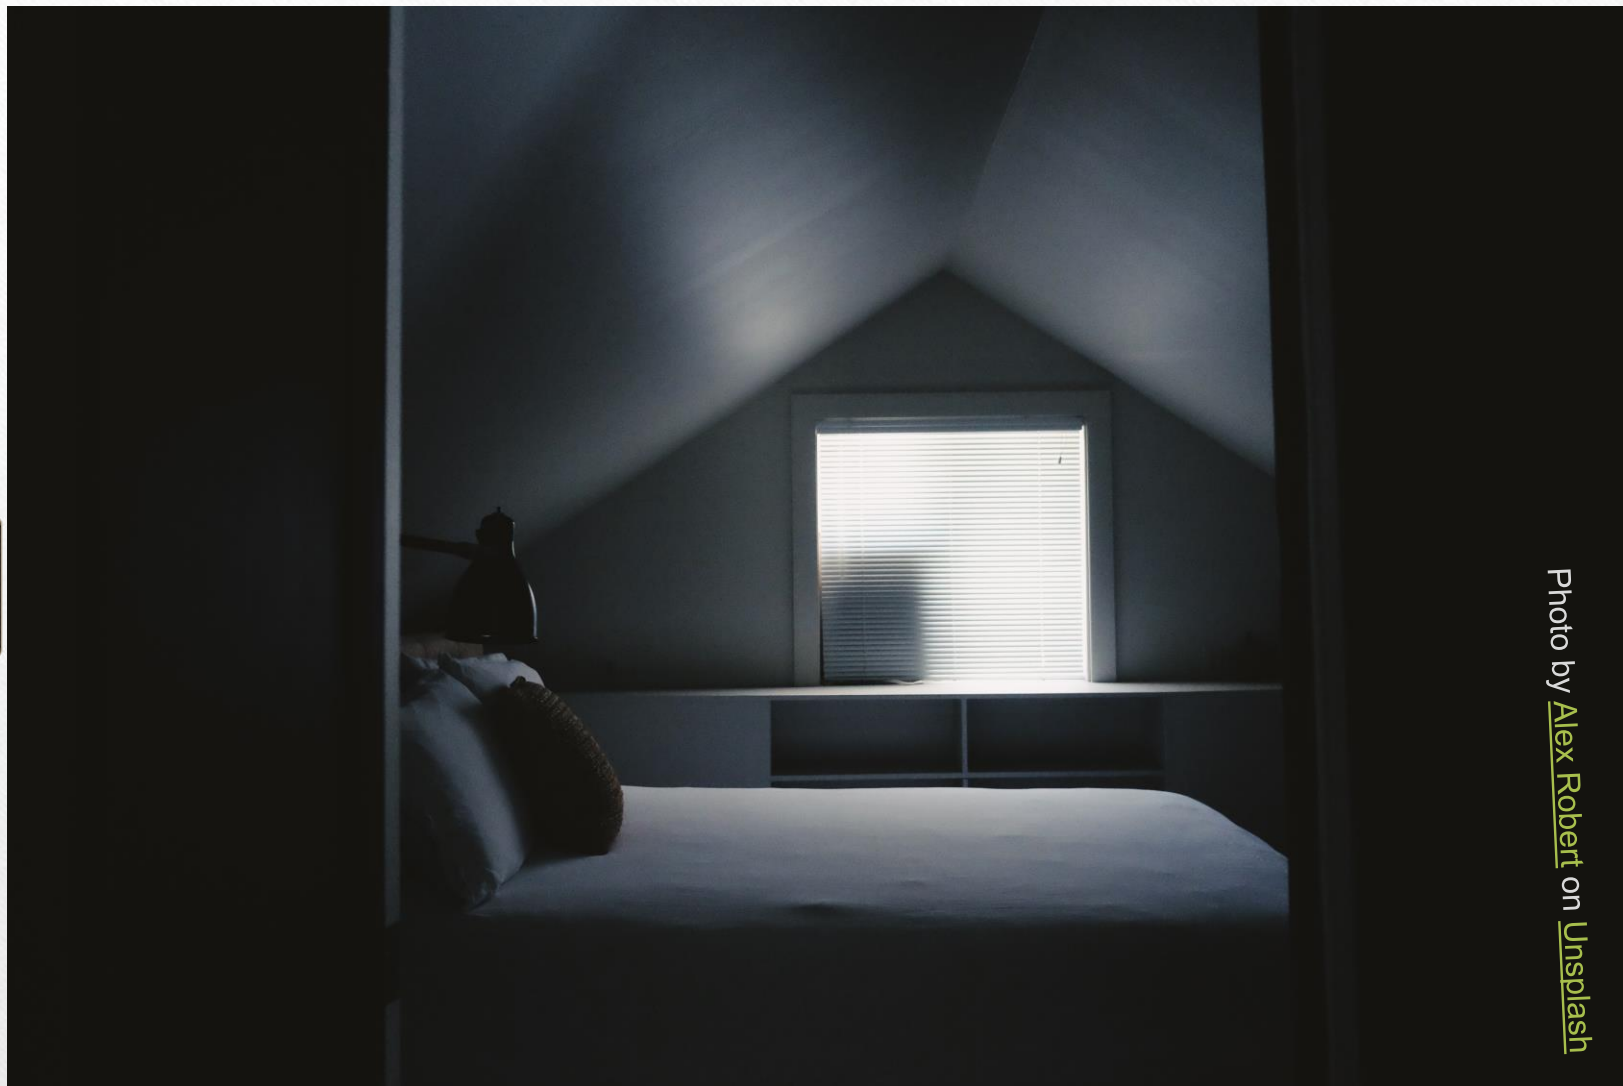

Imagini pentru orbi

Photo by [Viktor Talashuk](#) on [Unsplash](#)

Videopoem de Florentin Smarandache

Photo by [Nathan Anderson](#) on [Unsplash](#)

Lapovița,

de parcă
cineva
ar da
cu pietre
în noi.

Photo by [Simon Matzinger](#) on [Unsplash](#)

Plâng în față, plâng în apoi

A silhouette of a person stands in a dark room, positioned in front of a window with horizontal blinds. The blinds are partially open, allowing a bright blue light to filter through, creating a strong contrast with the dark interior. The person's form is dark against the lighter background of the blinds. The overall mood is contemplative and somewhat somber.